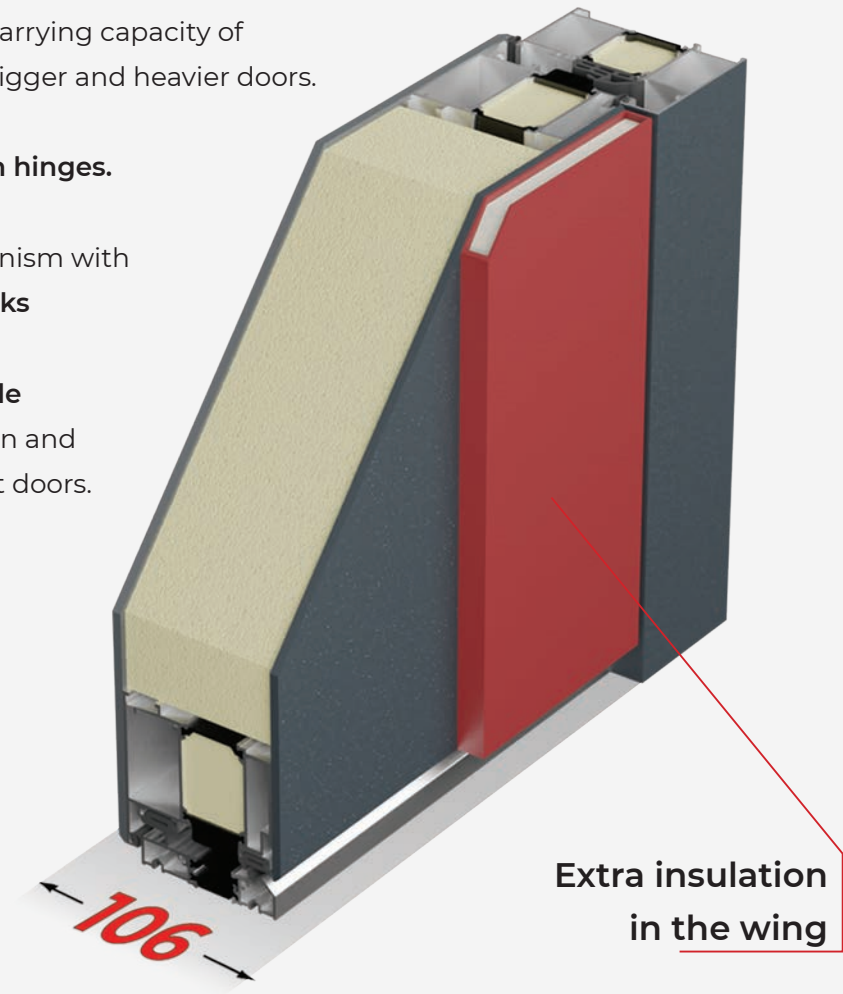

SmartTech 3D

Extra insulation
in the wing