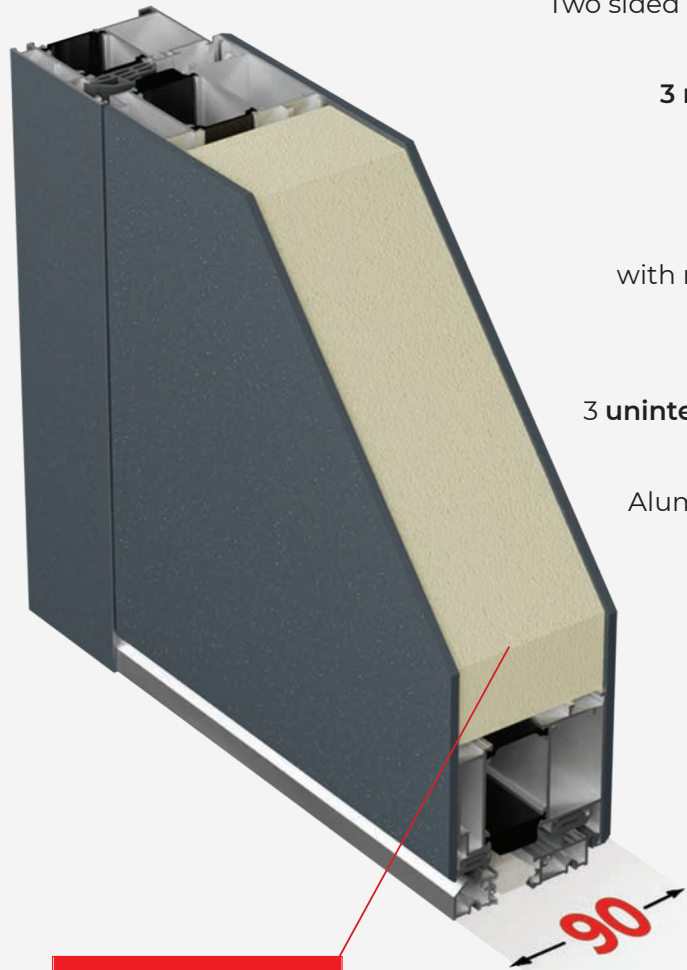

Fine structure colors:

Wood decor:

* Ask us about specific tones or combinations of wood decor.

PROFILES

SmartTech Standard

from **0,81**

W/m²K

Advantages of SmartTech profiles:

Heat-insulating profile, with excellent heat transfer factor.

Two sided aluminium panels on wing **90mm of thickness**

Assembled from:

3 mm thick inner and outer ALU panels

High quality PU thermo filling

Three layers of safety glass