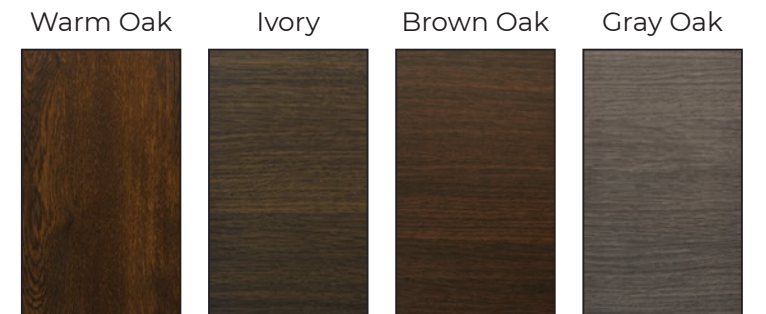

Fine structure colors:

Wood decor:

* Ask us about specific tones or combinations of wood decor.

PROFILES

SmartTech Standard

from **0,81**

W/m²K

Advantages of SmartTech profiles: