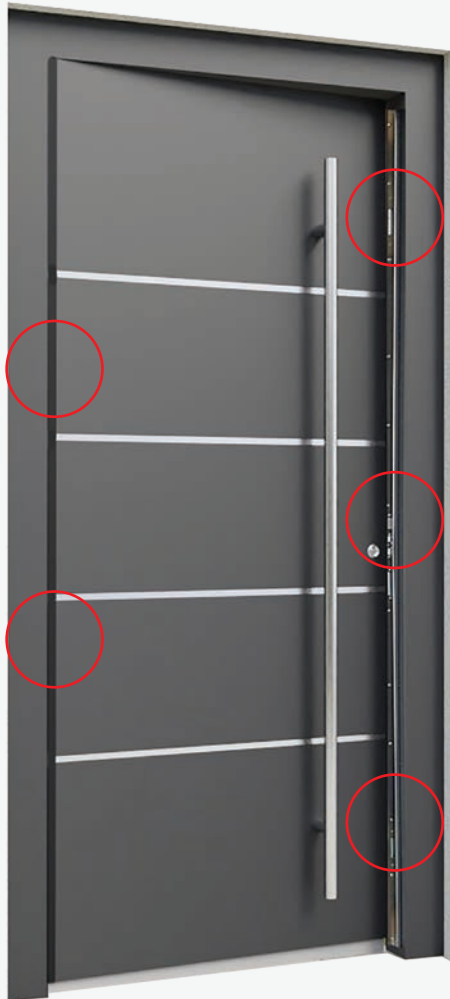

SAFTEY LEVEL

To prevent entry of burglars, you can equip your doors with different saftey packages. These are a part of all DELUTECH aluminium door models.