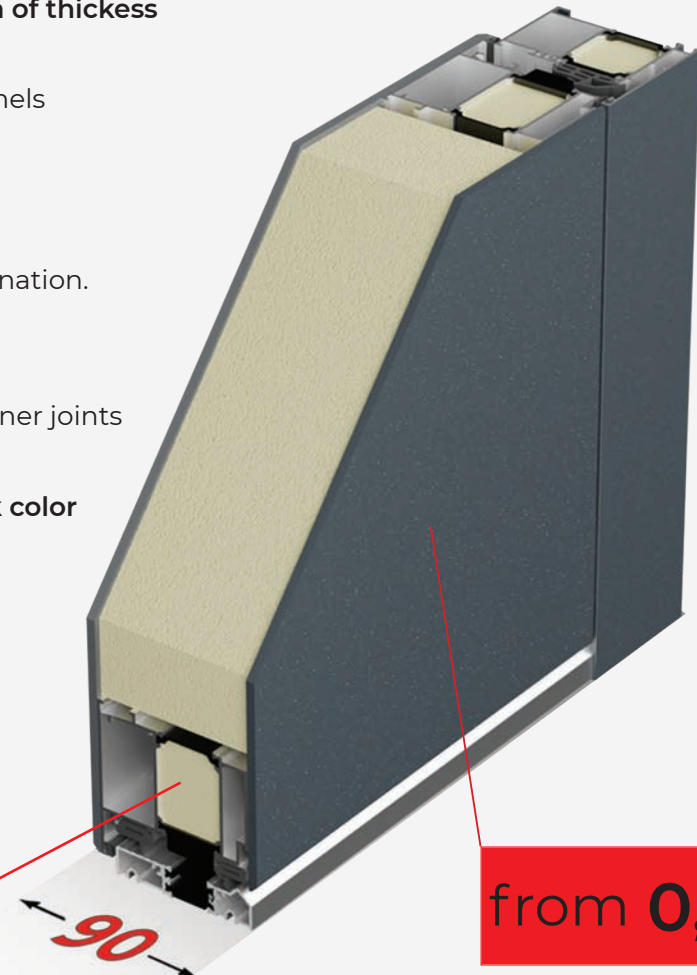

SmartTech Standard +