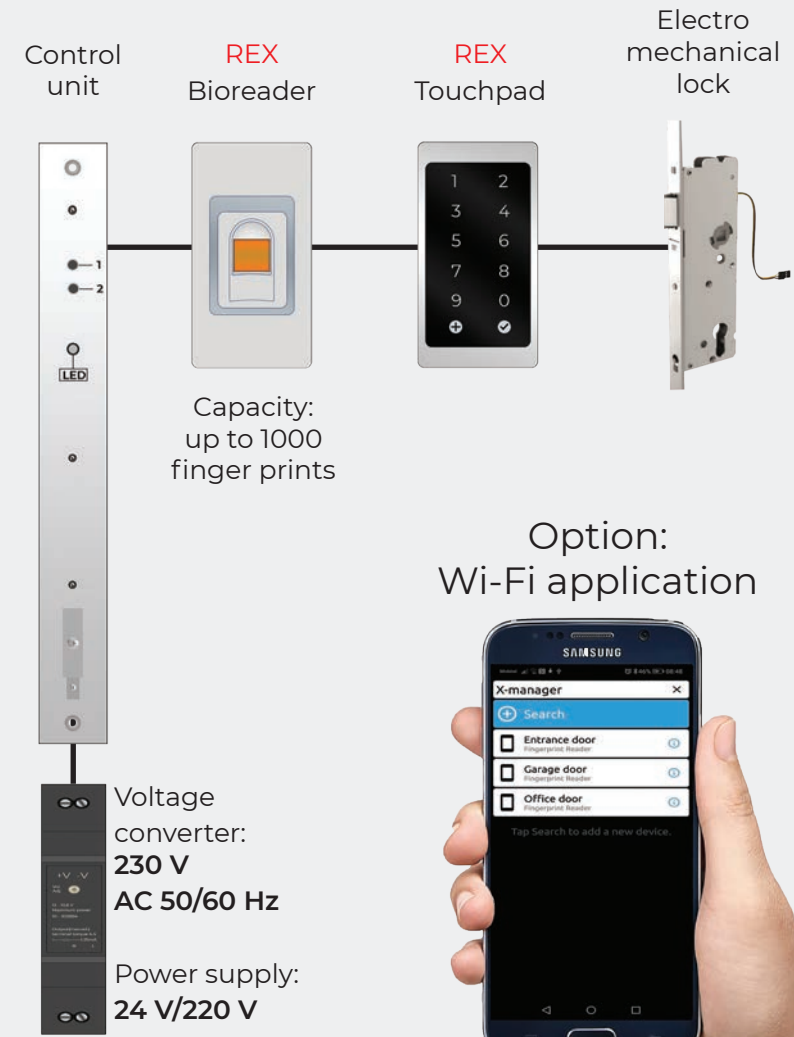

APPROACH CONTROL

Different access controls can be selected for added burglary security. We supply a fingerprint reader and a code keypad with your door to provide an extra level of security and elegance.