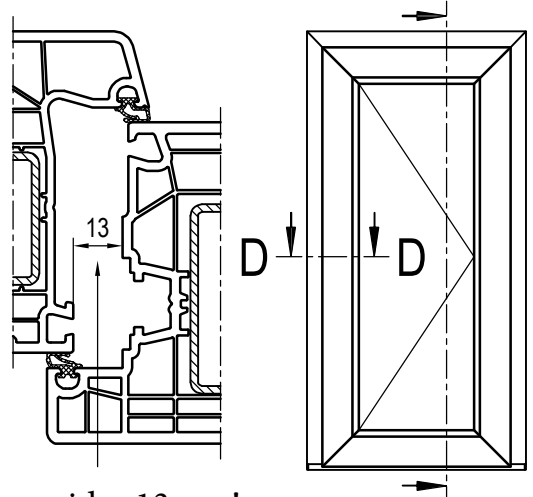

top: frame - glazing

D - D

on sides 13mm!

example:

frame:
170x03

sash:
170x33

beading:
120636/120666

bottom : threshold - glazing
> 499910, 247052