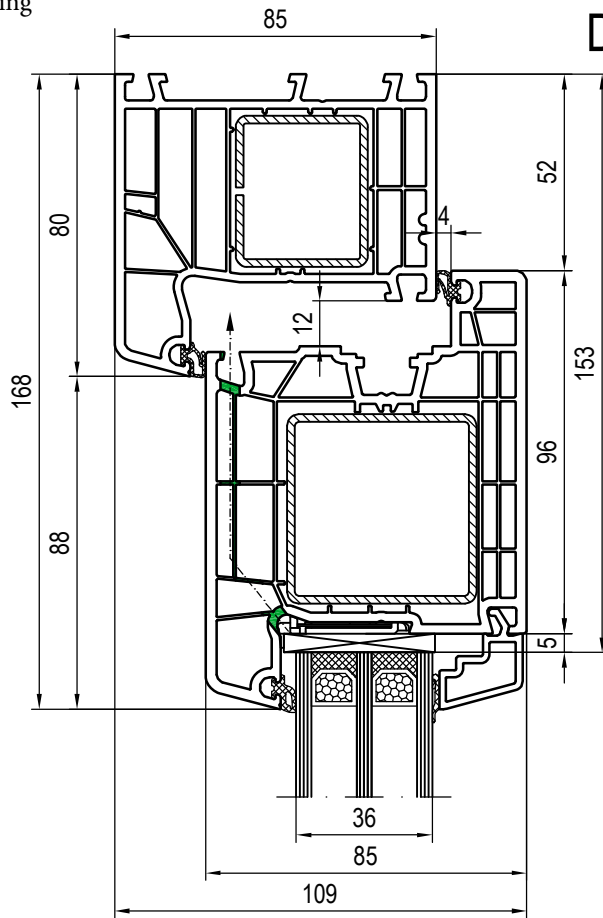

top: frame - glazing

D - D

on sides 13mm!

example:

frame:
170x03

sash:
170x33

beading:
120636/120666

bottom : threshold - glazing
> 499910, 247052