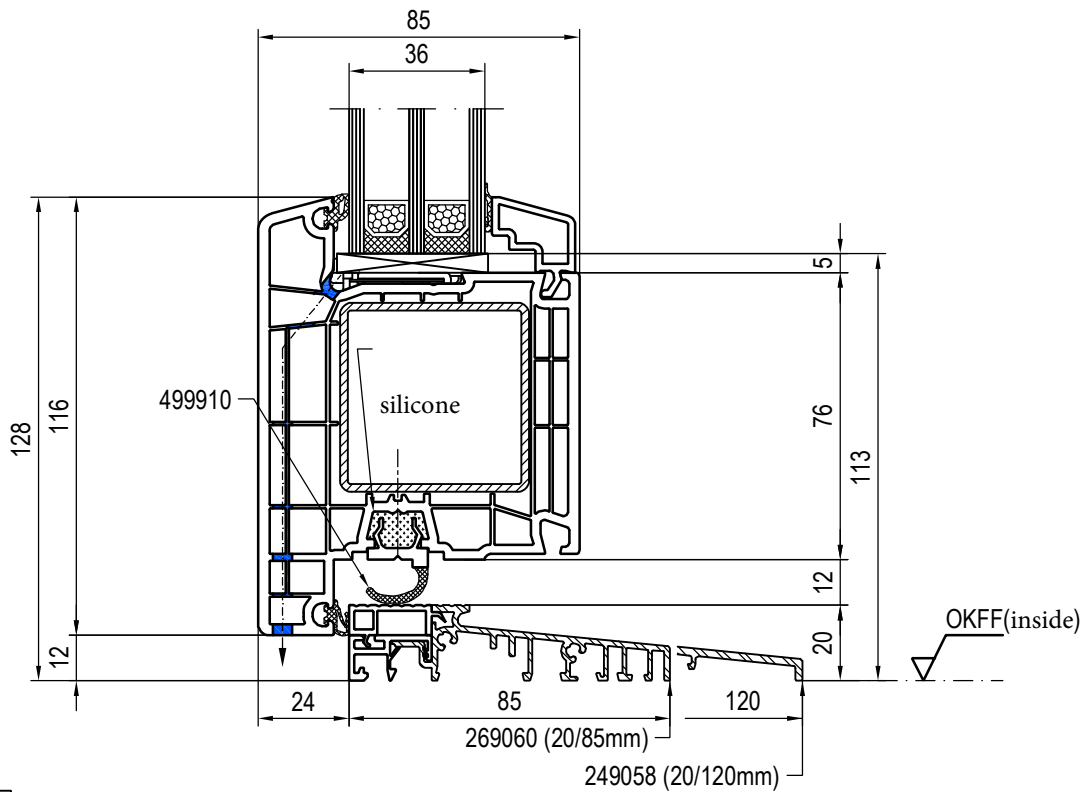

frame: door opening outward

top:
if the top is not
protected from
rain - drip cap
required!

D - D

on side 13mm!

example:

frame:
170x03

sash:
170x35

beading:
120636/120666

threshold - door opening outward

threshold to seal on
sides with silicone

skala 1:2

03_B_01_7*

PL We reserve the right to make
changes or correctinos!

detail:

Entrance door
threshold / frame - outward opening door