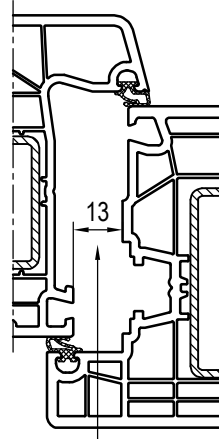

frame: door opening outward

top:
if the top is not
protected from
rain - drip cap
required!

D - D

on side 13mm!

example:

frame:
170x03

sash:
170x35

beading:
120636/120666

threshold - door opening outward

threshold to seal on
sides with silicone

skala 1:2

03_B_01_7*

PL We reserve the right to make
changes or correctinos!

detail:

Entrance door
threshold / frame - outward opening door