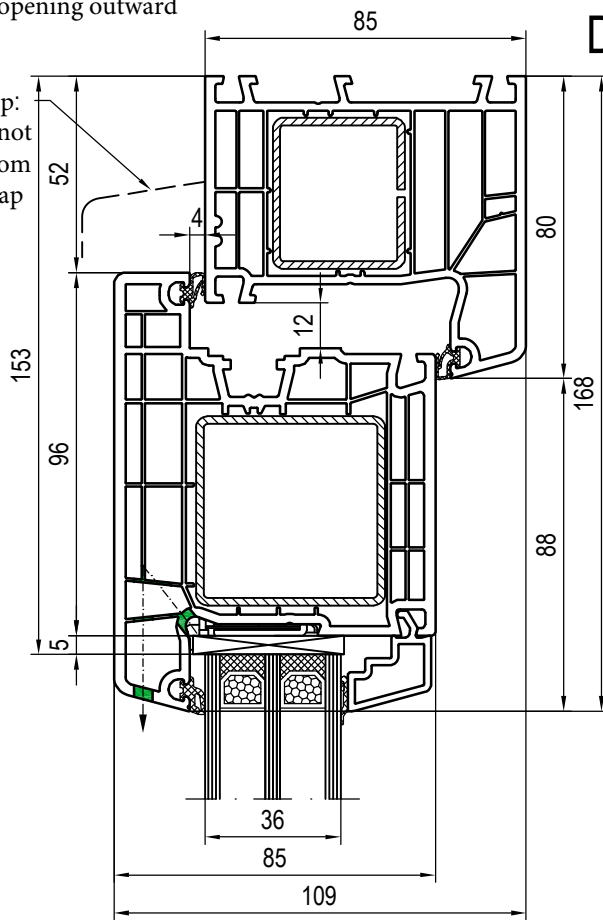

frame: door opening outward

top:
if the top is not
protected from
rain - drip cap
required!

D - D

on side 13mm!

example:

frame:
170x03

sash:
170x35

beading:
120636/120666

threshold - door opening outward

threshold to seal on
sides with silicone

skala 1:2

03_B_01_7*

PL We reserve the right to make
changes or correctinos!

detail:

Entrance door
threshold / frame - outward opening door