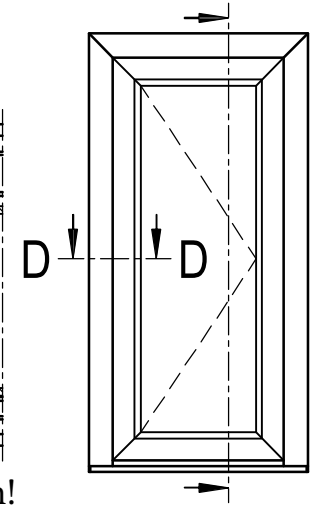

frame: door opening outward

top:
if the top is not
protected from
rain - drip cap
required!

D - D

on side 13mm!

example:

frame:
170x03

sash:
170x35

beading:
120636/120666

threshold - door opening outward

threshold to seal on
sides with silicone

skala 1:2

03_B_01_7*

PL We reserve the right to make
changes or correctinos!

detail:

Entrance door
threshold / frame - outward opening door